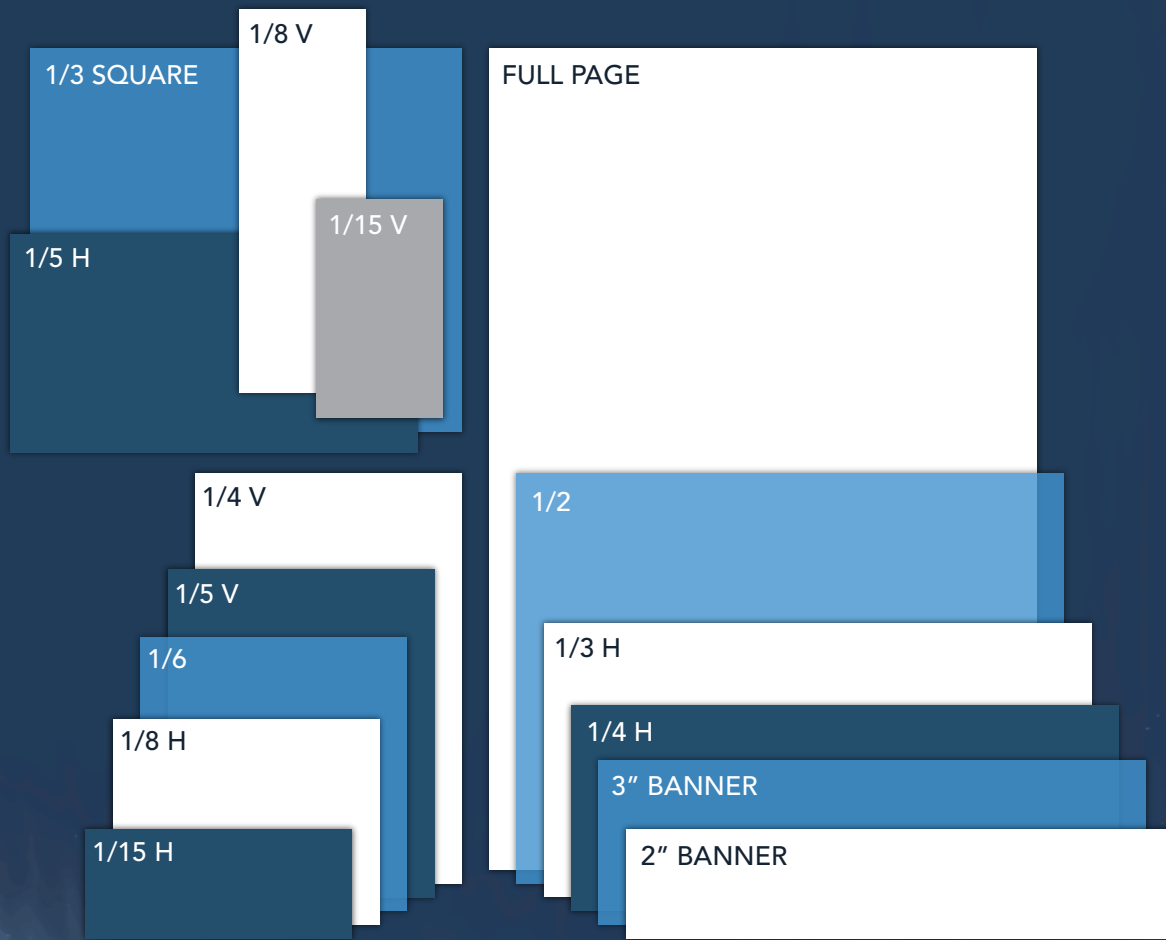

2018-2019 PRINT RATES

The Western Front • Print Advertising

AD SIZE	OPEN RATE
FULL PAGE	\$704
1/2 PAGE	\$352
1/3 PAGE	\$235
1/4 PAGE	\$175
1/5 PAGE	\$141
1/6 PAGE	\$116
1/8 PAGE	\$87
1/15 PAGE	\$46
3" BANNER	\$141
2" BANNER	\$94

ADD FULL COLOR:

1/3 AND ABOVE: \$280 PER AD

1/4 AND BELOW: \$130 PER AD

PRINT AD SPECS

The Western Front • Print Advertising

AD SIZE	DIMENSIONS
FULL PAGE	10" x 15"
1/2 PAGE	10" x 7.5"
1/3 PAGE HORIZONTAL	10" x 5"
1/3 PAGE SQUARE	7.4375" x 7"
1/4 PAGE HORIZONTAL	10" x 3.75"
1/4 PAGE VERTICAL	4.875" x 7.5"
1/5 PAGE HORIZONTAL	7.4375" x 4"
1/5 PAGE VERTICAL	4.875" x 6"
1/6 PAGE	4.875" x 5"
1/8 PAGE HORIZONTAL	4.875" x 3.75"
1/8 PAGE VERTICAL	2.3125" x 7"
1/15 PAGE HORIZONTAL	4.875" x 2"
1/15 PAGE VERTICAL	2.3125" x 4"
3" BANNER	10" x 3"
2" BANNER	10" x 2"

AD SUBMISSION GUIDELINES

FILE TYPES:

- PREFERRED FORMATS: TIF, PDF, PSD, JPG

ARTWORK SPECS:

- ALL BITMAP FILE FORMATS MUST HAVE A MINIMUM RESOLUTION OF 300 DPI
- COLOR AD ARTWORK MUST BE IN CMYK COLOR

AD ARTWORK MUST BE SUBMITTED **4 BUSINESS DAYS** BEFORE RUN DATE