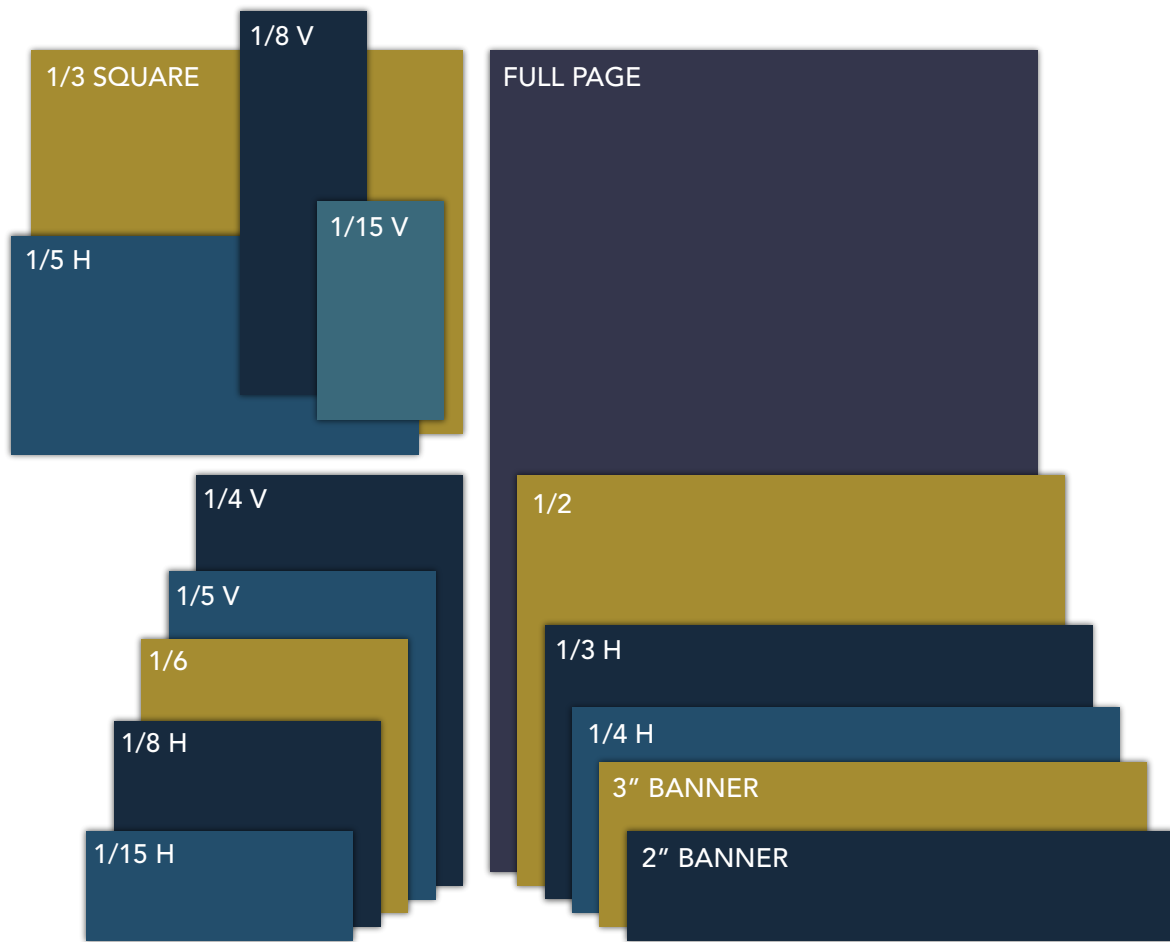

2016-2017 PRINT RATES

The Western Front • Print Advertising

AD SIZE	OPEN RATE
FULL PAGE	\$704
1/2 PAGE	\$352
1/3 PAGE	\$235
1/4 PAGE	\$175
1/5 PAGE	\$141
1/6 PAGE	\$116
1/8 PAGE	\$87
1/15 PAGE	\$46
3" BANNER	\$141
2" BANNER	\$94

ADD FULL COLOR: \$280 PER AD

PRINT AD SPECS

The Western Front • Print Advertising

AD SIZE	DIMENSIONS
FULL PAGE	10" x 15"
1/2 PAGE	10" x 7.5"
1/3 PAGE HORIZONTAL	10" x 5"
1/3 PAGE SQUARE	7.4375" x 7"
1/4 PAGE HORIZONTAL	10" x 3.75"
1/4 PAGE VERTICAL	4.875" x 7.5"
1/5 PAGE HORIZONTAL	7.4375" x 4"
1/5 PAGE VERTICAL	4.875" x 6"
1/6 PAGE	4.875" x 5"
1/8 PAGE HORIZONTAL	4.875" x 3.75"
1/8 PAGE VERTICAL	2.3125" x 7"
1/15 PAGE HORIZONTAL	4.875" x 2"
1/15 PAGE VERTICAL	2.3125" x 4"
3" BANNER	10" x 3"
2" BANNER	10" x 2"

AD SUBMISSION GUIDELINES

FILE TYPES:

- PREFERRED FORMATS: TIF, PDF, PSD, JPG

ARTWORK SPECS:

- ALL BITMAP FILE FORMATS MUST HAVE A MINIMUM RESOLUTION OF 300 DPI
- COLOR AD ARTWORK MUST BE IN CMYK COLOR

AD ARTWORK MUST BE SUBMITTED **4 BUSINESS DAYS** BEFORE RUN DATE

COMPLIMENTARY GRAPHIC DESIGN SERVICE INCLUDED WITH PURCHASE OF ANY SIZE AD

YOUR SALES REP WILL WORK WITH YOU TO FILL OUT A DESIGN REQUEST FORM

PICTURES AND LOGOS SUBMITTED BY YOU MUST BE **VECTORS** OR **300 DPI MINIMUM BITMAPS**